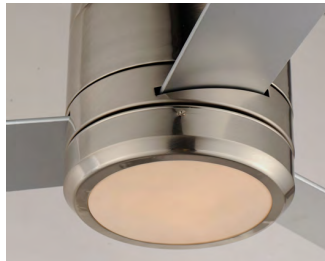

Job Name : _____
 Job Type : _____
 Quantity : _____
 Comments : _____

ENERGY STAR OPTION
 *88816

REMOVE FAN ROD FOR HUGGER
 CONVERSION

AC Control
 FCT88801WT

* DC Control
 FCT88816WT

PRODUCT DESCRIPTION

Clean and contemporary, the Tanker ceiling fan is damp rated so whether it is a covered outdoor living space or any room indoor this sleek fan suits the application. Ditch the fan rod and convert to a hugger. Several lengths of extension rods allow you to use this fan no matter the ceiling height. Available in 2 different finishes: Satin Nickel, and matte Black.

With Light Kit

Without Light Kit

FINISHES OPTION

- Black
- Satin Nickel

MATERIAL

Metal + ABS

RATINGS

cETLus
 Damp Location