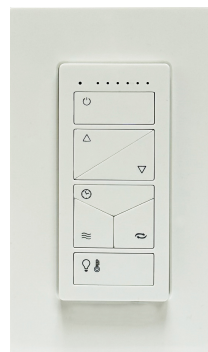

FCT88801WT
AC Wall Control
Light and Fan Speed
On/Off Rocker Switch for Light
Switch Included with:
88801, 88802, 88806

FCT88816WT
DC Wall Remote
Light and Fan Speed Control
Non-Dimming
Included with 88816

FCT88805WT
Fan Control ONLY
Three Speed Fan Control
Included with 88805 & 88807

FCT6000WT
FANDELIGHT™ Wall Remote
Magnetically Connect to Wall Plate
Light Dimming and CCT Tuning*
Battery Operated

*CCT tuning on select SKUs

OPTIONS

FCT 8881WT
AC Wall Control
Light Dimming and Fan Control
* Sold Separately
Compatible with:
88801, 88802, 88806, 89909

FCT6100WT
AC Wall Control
Light Dimming and Fan Control
* Sold Separately
Compatible with:
61002, 61006, 61011, 61012, 61014, 61019